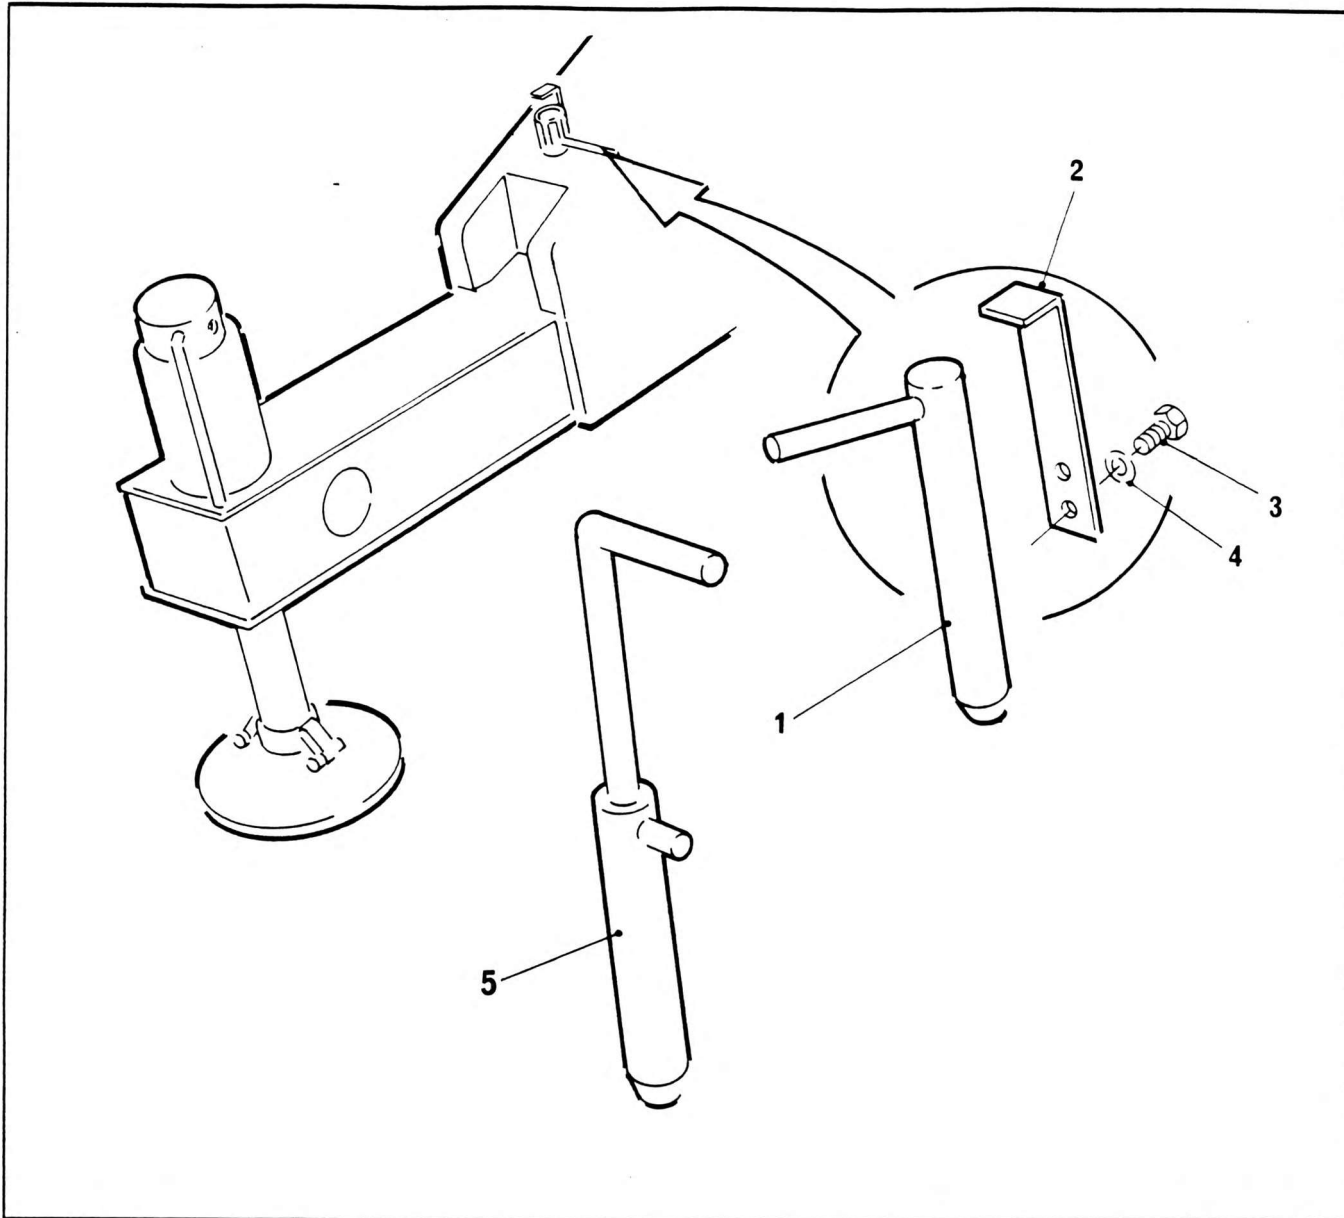

PARTIAL OUTREACH OUTRIGGER ASSY

NO.	PART NO.	QTY.	DESCRIPTION	NO.	PART NO.	QTY.	DESCRIPTION
1	6-689-990271	3	Pin Assy 24 x 305 Long				
2	6-030-991131	4	Angle - Pin Stop				
3	7045003	8	Screw Hex Head M5 x 10 Long				
4	7066535	8	Washer Plain M5				
5	6-689-990375	1	Pin Assy 24 x 320 Long, Front LH				